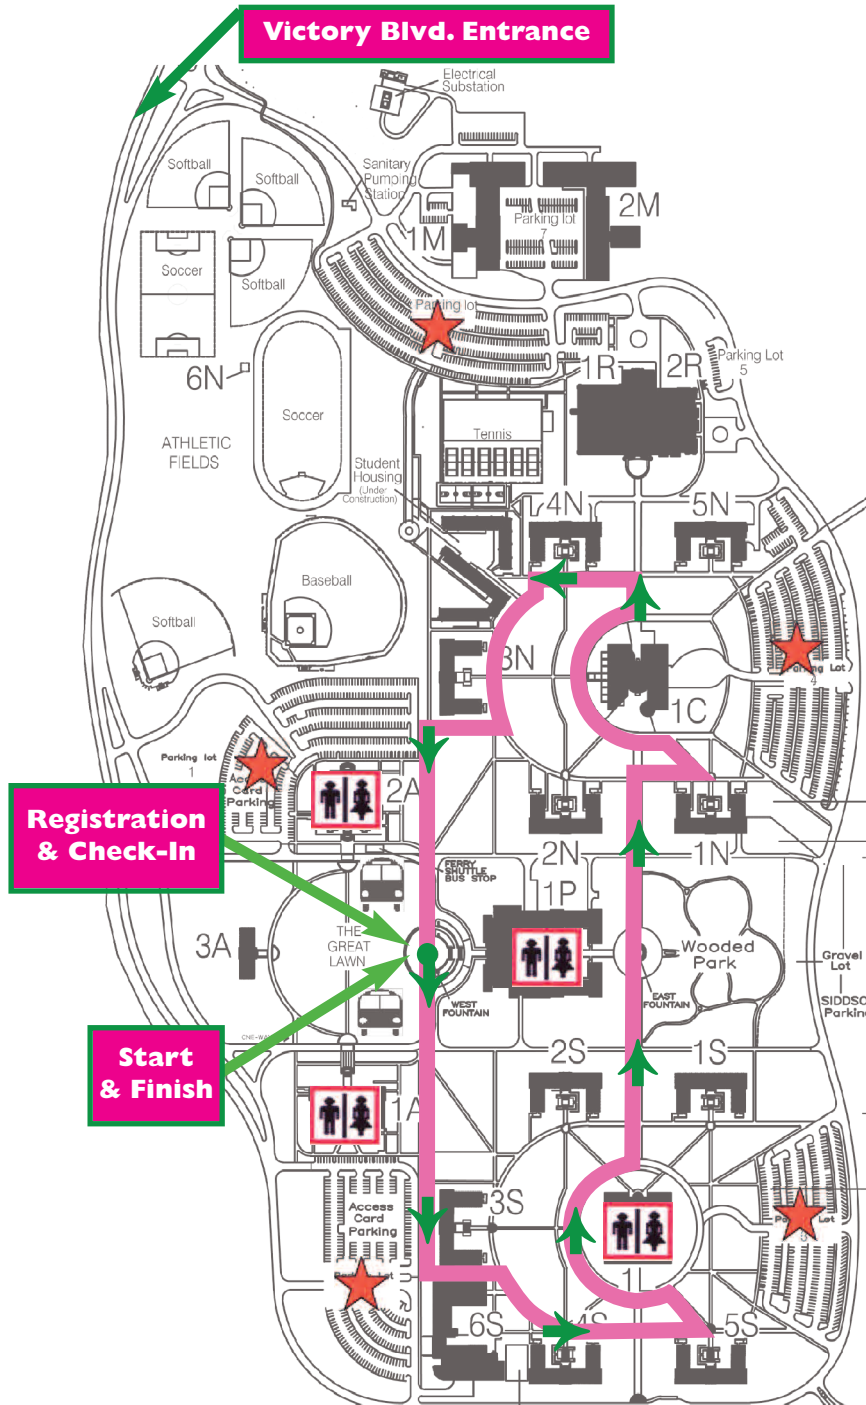

Live Green, Embrace Pink!

COLLEGE OF STATEN ISLAND

Breast Cancer WALKATHON

**SATURDAY
OCTOBER 6**

Registration begins at **9:00am.**
Rain or Shine

WALK ROUTE

Starting at 10:00am on the Great Lawn, each Walkathon participant will cover the two-kilometer walk route once.

Along the Walkathon route, walkers will find **Live Green, Embrace Pink** lawn signs containing facts on how to promote energy efficiency and a greener lifestyle for all, in addition to important facts about breast cancer prevention.

At the end of the Walkathon, walkers will have the opportunity to meet with Health Educators from CSI's **Staten Island Breast Cancer Research Initiative (SIBCRI)**, and take part in Con Edison's Energy Trivia.

LEGEND

Restrooms
 1. Building 1P
 2. Building 1L
 3. Building 2A

Parking Areas

For more information, call 718.982.2365 or visit csitoday.com/walkathon