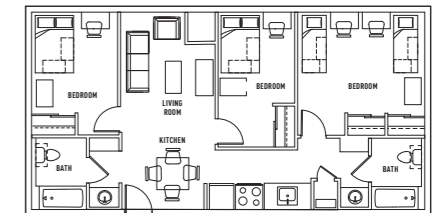

# RATES

**\$55 PERSON/NIGHT**

LINENS NOT INCLUDED

**\$65 PERSON/NIGHT**

LINENS INCLUDED

SPACIOUS

# FLOOR PLANS

2 Bedroom + 1 Bathroom

3 Bedroom + 2 Bathroom

4 Bedroom + 2 Bathroom